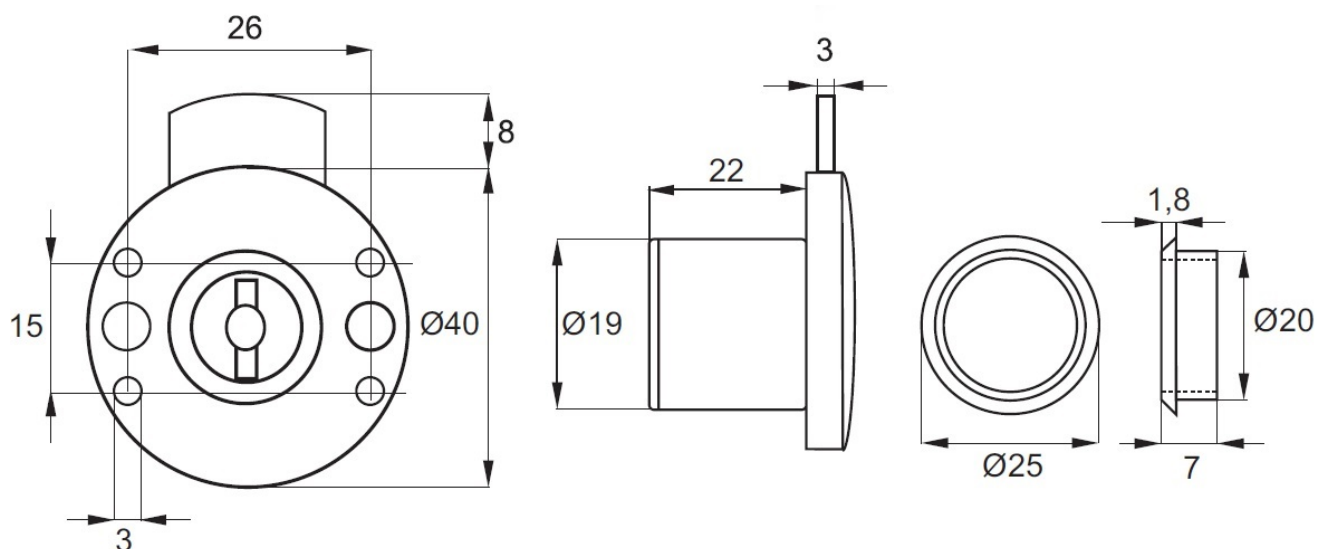

PRODUCT SHEET

Description:

Rim Lock 853N, $\varnothing 19 \times 22$ mm, Drawer, NPL, KA D20, CK SISO, With 4 NPL Screws

Item number:

14.01.271-5

Units	Box	Carton	HS Code	Barcode
Pcs.	12	240	8301300000	
				5704866456821